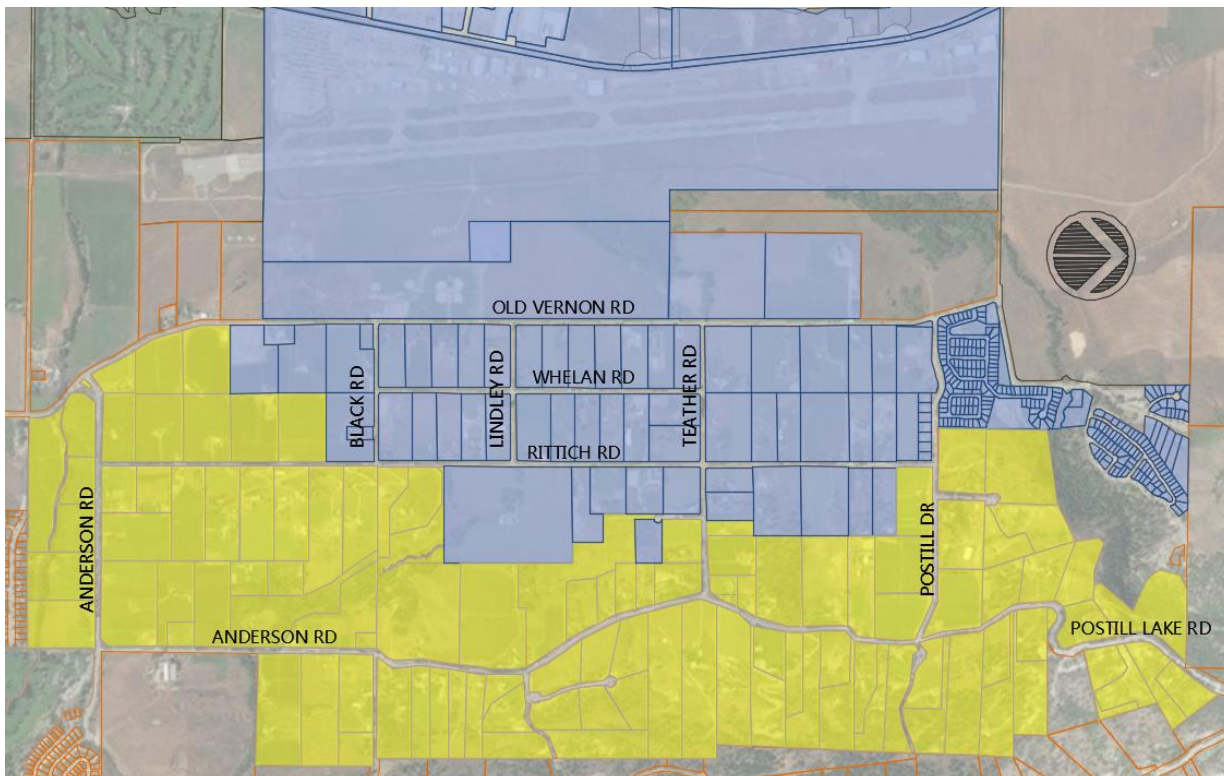

September 1, 2020

Effective Immediately the Ellison Area Boil Water Notice has been LIFTED

In consultation with Interior Health Authority, the Glenmore-Ellison Improvement District (GEID) has **LIFTED** the Boil Water Notice issued on April 12, 2020 for approximately 97 water users **within the Ellison area**, located within the Regional District of Central Okanagan.

The domestic and agricultural supply systems in the Ellison area have now been separated. Domestic water for these properties and **ALL** properties within GEID's boundaries are now supplied from our Okanagan Lake source, treated with both UV and chlorine disinfection. Mill Creek water is now only used for agricultural supply.

Please be advised that the agricultural supply system in the Ellison area is **NOT** to be used for domestic purposes, as ongoing monitoring and disinfection will not be being maintained to the same standard.

If you require further information please contact the GEID office at 250-763-6506.

The affected area includes properties listed below and shown in YELLOW on the map: